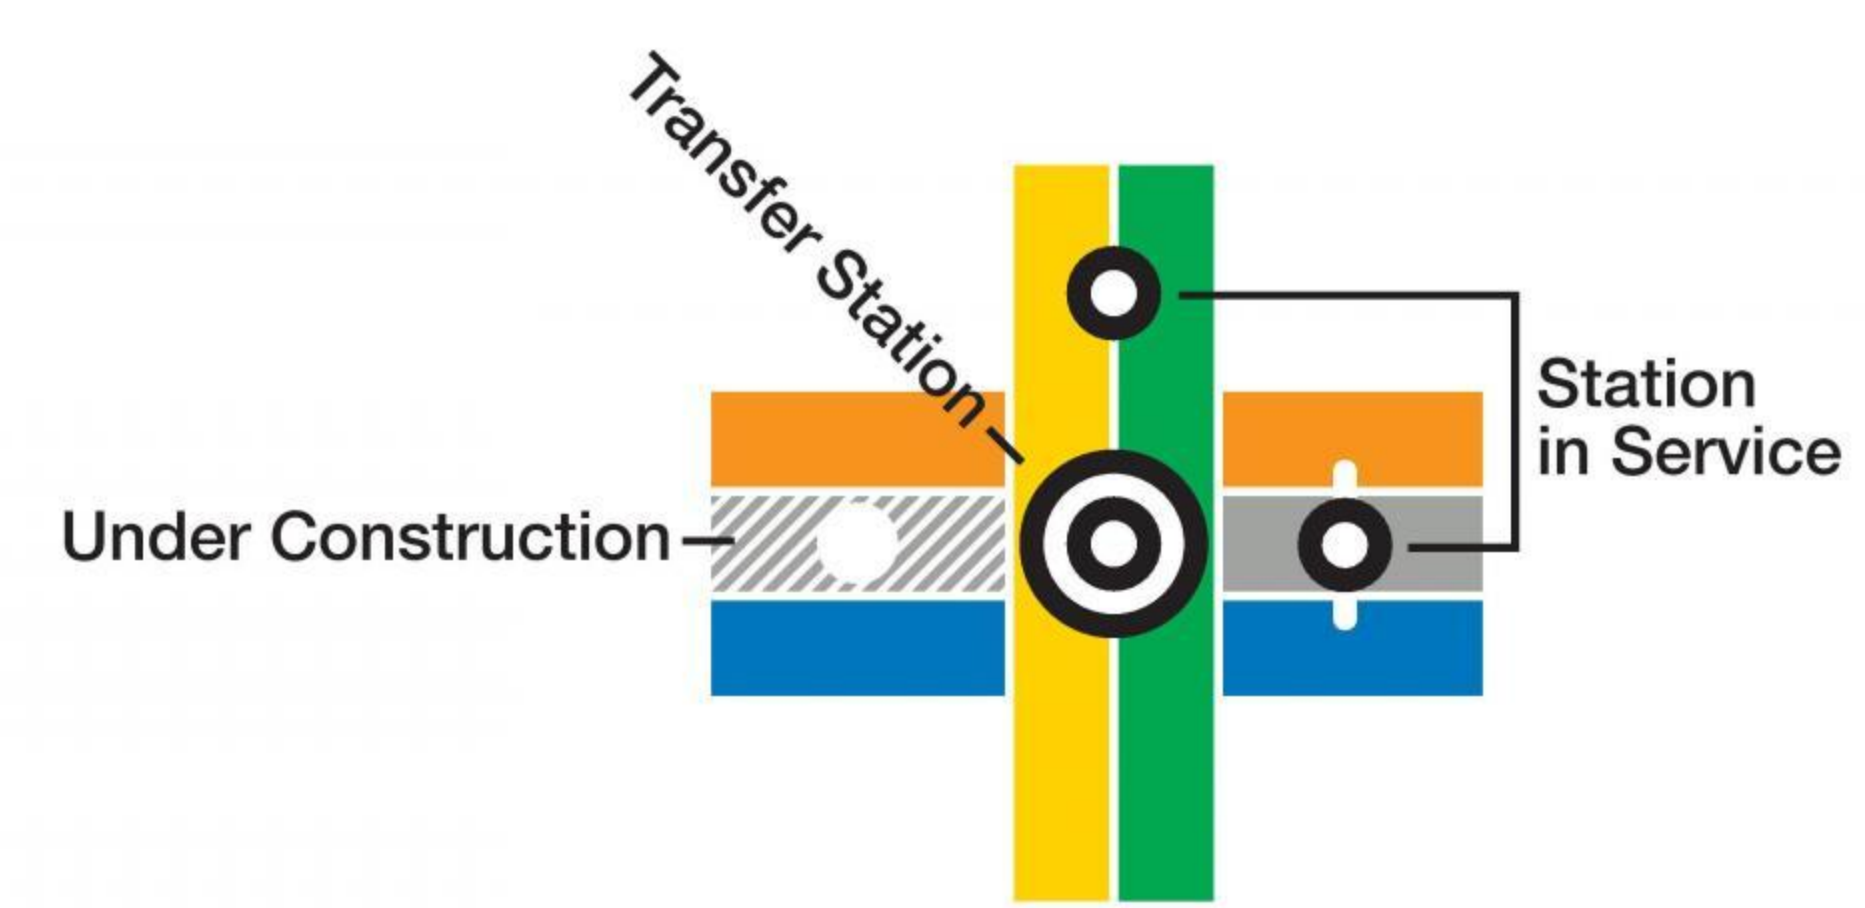

M metro System Map

wmata.com
Information: 202-637-7000 | TTY: 202-962-2033
Metro Transit Police: 202-962-2121 | Text: MYMTPD (696873)

Legend

- **RD** Red Line • Glenmont / Shady Grove
- **OR** Orange Line • New Carrollton / Vienna
- **BL** Blue Line • Franconia-Springfield / Largo Town Center
- **GR** Green Line • Branch Ave / Greenbelt
- **YL** Yellow Line • Huntington / Greenbelt
- **SV** Silver Line • Wiehle-Reston East / Largo Town Center

Station Features

- Bus to Airport
- Parking
- Hospital
- Airport

Connecting Rail Systems

Metro is accessible.

Map is not to scale